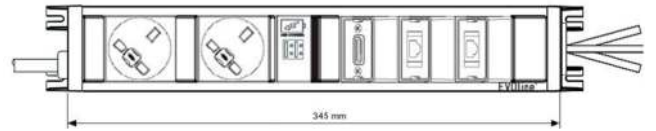

Product Codes:

UDOC-Q12613-1 Black and Silver

UDOC-Q12613-2 All Black