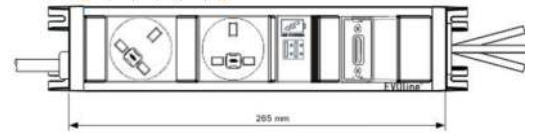

## Description: EVOLine® U Dock with UK Mains, USB Charge & HDMI

265mm Long case (including tabs)

- 2 x UK sockets, individually fused 3.15A, with 3m supply cable & 13A UK plug
- 1 x Double USB, Type A+C charger socket (2.1A shared)
- 1 x HDMI 2.0 socket, with 3m cable and plug

## Description: EVOLine® U Dock with UK Mains, USB Charge, HDMI & RJ45

345mm Long case (including tabs)

- 2 x UK sockets, individually fused 3.15A, with 3m supply cable & 13A UK plug
- 1 x Double USB, Type A+C charger socket (2.1A shared)
- 1 x HDMI 2.0 socket, with 3m cable and plug
- 2 x RJ45 Cat6, shielded, Reichle & De-Massari data connection, with 3m data cable and plug