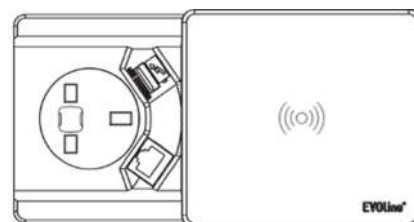

Product Codes:

- SQ80-Q11445-1 (Black)
- SQ80-Q11445-2 (White)
- SQ80-Q11445-3 (Silver)

Black