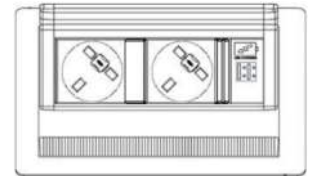

Flip Top Push

Description: EVOLine® Flip Top Push with UK Mains & USB Charge

(157mm x 195mm internal dimension only, please refer to installation instructions for cut-out size)

- 2 x UK sockets, individually fused 3.15A, with 3m supply cable & 13A UK plug
- 1 x Double USB, Type A+C charger socket (2.1A shared)

Product Codes:

- PUSH-Q12605-1 (Brushed Stainless)
- PUSH-Q12605-2 (Black Powder Coat)
- PUSH-Q12605-3 (White Powder Coat)
- PUSH-Q12605-4 (Silver Powder Coat)

Description: EVOLine® Flip Top Push with UK Mains, USB Charge & RJ45

(157mm x 245mm internal dimension only, please refer to installation instructions for cut-out size)

- 2 x UK sockets, individually fused 3.15A, with 3m supply cable & 13A UK plug
- 1 x Double USB, Type A+C charger socket (2.1A shared)
- 2 x RJ45 Cat6, shielded, Reichle & De-Massari data connection, with 3m data cable and plug

Product Codes:

- PUSH-Q12606-1 (Brushed Stainless)
- PUSH-Q12606-2 (Black Powder Coat)
- PUSH-Q12606-3 (White Powder Coat)
- PUSH-Q12606-4 (Silver Powder Coat)