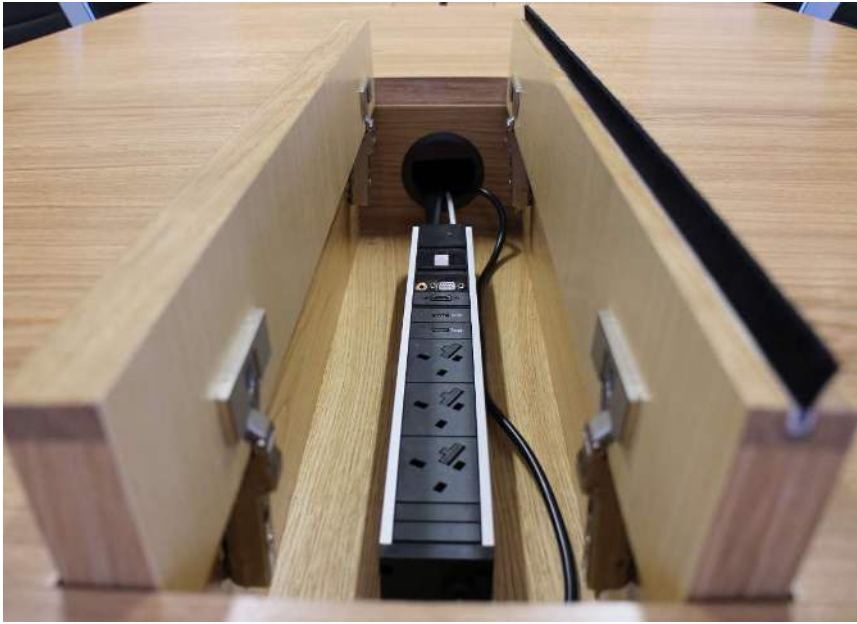

U Dock

EVOLine® U-Dock

The EVOLine® U-Dock provides a modular and versatile under desk solution.

Robust in design, this functional system is ideal for placement of power and connectivity under a meeting or boardroom table, accessible via an opening in/behind the table.

Alternatively the U-Dock can be installed within the custom designed EVOLine® Rail.

The U-Dock can be tailored to individual interiors and specified with UK and/or international sockets, USB Chargers, data and multimedia modules.

Finish Options

Silver anodised aluminium profile, Black plastic end covers.

Mounting Options

End Cap with mounting tabs (screw fixed).

Flush Mounting set with wing nuts or screws within EVOLine® Rail.

Description: EVOLine® U Dock with UK Mains & USB Charge

220mm Long case (including tabs)

- 2 x UK sockets, individually fused 3.15A, with 3m supply cable & 13A UK plug
- 1 x Double USB, Type A+C charger socket (2.1A shared)

Product Codes:

UDOC-Q12610-1 Black and Silver

UDOC-Q12610-2 All Black

Description: EVOLine® U Dock with UK Mains, USB Charge & RJ45

325mm Long case (including tabs)

- 2 x UK sockets, individually fused 3.15A, with 3m supply cable & 13A UK plug
- 1 x Double USB, Type A+C charger socket (2.1A shared)
- 2 x RJ45 Cat6, shielded, Reichle & De-Massari data connection, with 3m data cable and plug

Product Codes:

UDOC-Q12611-1 Black and Silver

UDOC-Q12611-3 All Black