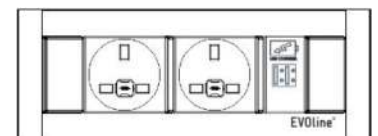

Description: EVOLine® Frame Dock with UK Mains, USB Charge & RJ45

- 2 x UK sockets, individually fused 3.15A, with 3m supply cable & 13A UK plug
- 1 x Double USB, Type A+C charger socket (2.1A shared)
- 2 x RJ45 Cat6, shielded, Reichle & De-Massari data connections, with 3m data cables and plugs

Product Codes:

FDOC-Q12601-1 (Silver Anodised)

FDOC-Q12601-2 (Black Anodised)

FDOC-Q12601-3 (White Anodised)