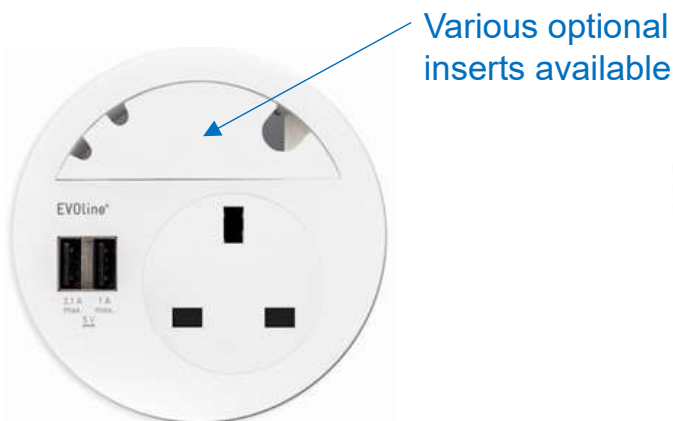

Above,
Schuko Power socket & Double USB Charger 14

Finish Options

Black plastic cover and housing

White plastic cover and housing

Above,
Power socket & Double USB Charger