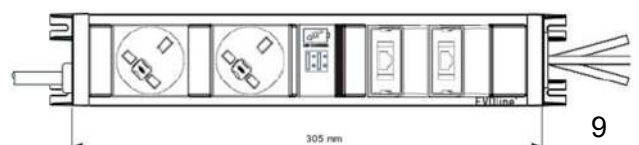

Product Codes:

UDOC-Q12611-1 Black and Silver

UDOC-Q12611-3 All Black