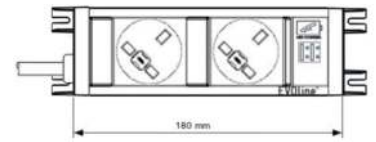

U Dock

EVOLine® U-Dock

The EVOLine® U-Dock provides a modular and versatile under desk solution.

Robust in design, this functional system is ideal for placement of power and connectivity under a meeting or boardroom table, accessible via an opening in/behind the table.

Alternatively the U-Dock can be installed within the custom designed EVOLine® Rail.

The U-Dock can be tailored to individual interiors and specified with UK and/or international sockets, USB Chargers, data and multimedia modules.

Finish Options

Silver anodised aluminium profile, Black plastic end covers.

Mounting Options

End Cap with mounting tabs (screw fixed).

Flush Mounting set with wing nuts or screws within EVOLine® Rail.

Description: EVOLine® U Dock with UK Mains & USB Charge

220mm Long case (including tabs)

- 2 x UK sockets, individually fused 3.15A, with 3m supply cable & 13A UK plug
- 1 x Double USB, Type A+C charger socket (2.1A shared)

Product Codes:

UDOC-Q12610-1 Black and Silver

UDOC-Q12610-2 All Black

Description: EVOLine® U Dock with UK Mains, USB Charge & RJ45

325mm Long case (including tabs)

- 2 x UK sockets, individually fused 3.15A, with 3m supply cable & 13A UK plug
- 1 x Double USB, Type A+C charger socket (2.1A shared)
- 2 x RJ45 Cat6, shielded, Reichle & De-Massari data connection, with 3m data cable and plug

Product Codes:

UDOC-Q12611-1 Black and Silver

UDOC-Q12611-3 All Black