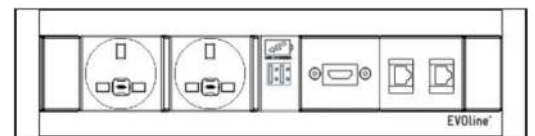

Frame Dock

Description: EVOLine® Frame Dock with UK Mains, USB Charge & HDMI

- 2 x UK sockets, individually fused 3.15A, with 3m supply cable & 13A UK plug
- 1 x Double USB, Type A+C charger socket (2.1A shared)
- 1 x HDMI 2.0 socket, with 3m cable and plug

Product Codes:

- FDOC-Q12602-1 (Silver Anodised)
- FDOC-Q12602-2 (Black Anodised)
- FDOC-Q12602-3 (White Anodised)

Description: EVOLine® Frame Dock with UK Mains, USB Charge , HDMI & RJ45

- 2 x UK sockets, individually fused 3.15A, with 3m supply cable & 13A UK plug
- 1 x Double USB, Type A+C charger socket (2.1A shared)
- 1 x HDMI 2.0 socket, with 3m cable and plug
- 2 x RJ45 Cat6, shielded, Reichle & De-Massari data connections, with 3m data cables and plugs

Product Codes:

- FDOC-Q12603-1 (Silver Anodised)
- FDOC-Q12603-2 (Black Anodised)
- FDOC-Q12603-3 (White Anodised)