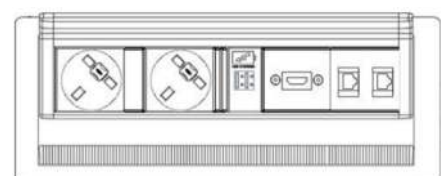

Flip Top Push

Description: EVOLine® Flip Top Push with UK Mains & USB Charge

(157mm x 195mm internal dimension only, please refer to installation instructions for cut-out size)

- 2 x UK sockets, individually fused 3.15A, with 3m supply cable & 13A UK plug
- 1 x Double USB, Type A+C charger socket (2.1A shared)

Product Codes:

- PUSH-Q12605-1 (Brushed Stainless)
- PUSH-Q12605-2 (Black Powder Coat)
- PUSH-Q12605-3 (White Powder Coat)
- PUSH-Q12605-4 (Silver Powder Coat)

Description: EVOLine® Flip Top Push with UK Mains, USB Charge & RJ45

(157mm x 245mm internal dimension only, please refer to installation instructions for cut-out size)

- 2 x UK sockets, individually fused 3.15A, with 3m supply cable & 13A UK plug
- 1 x Double USB, Type A+C charger socket (2.1A shared)
- 2 x RJ45 Cat6, shielded, Reichle & De-Massari data connection, with 3m data cable and plug

Product Codes:

- PUSH-Q12606-1 (Brushed Stainless)
- PUSH-Q12606-2 (Black Powder Coat)
- PUSH-Q12606-3 (White Powder Coat)
- PUSH-Q12606-4 (Silver Powder Coat)

Description: EVOLine® Flip Top Push with UK Mains, USB Charge & HDMI

(157mm x 245mm internal dimension only, please refer to installation instructions for cut-out size)

- 2 x UK sockets, individually fused 3.15A, with 3m supply cable & 13A UK plug
- 1 x Double USB, Type A+C charger socket (2.1A shared)
- 1 x HDMI 2.0 socket, with 3m cable and plug

Product Codes:

- PUSH-Q12607-1 (Brushed Stainless)
- PUSH-Q12607-2 (Black Powder Coat)
- PUSH-Q12607-3 (White Powder Coat)
- PUSH-Q12607-4 (Silver Powder Coat)

Description: EVOLine® Flip Top Push with UK Mains, USB Charge, HDMI & RJ45

(157mm x 295mm internal dimension only, please refer to installation instructions for cut-out size)