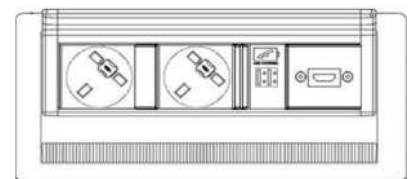

Description: EVOLine® Flip Top Push with UK Mains, USB Charge, HDMI & RJ45

(157mm x 295mm internal dimension only, please refer to installation instructions for cut-out size)

- 2 x UK sockets, individually fused 3.15A, with 3m supply cable & 13A UK plug
- 1 x Double USB, Type A+C charger socket (2.1A shared)
- 1 x HDMI 2.0 socket, with 3m cable and plug
- 2 x RJ45 Cat6, shielded, Reichle & De-Massari data connection, with 3m data cable and plug

Product Codes:

- PUSH-Q12608-1 (Brushed Stainless)
- PUSH-Q12608-2 (Black Powder Coat)
- PUSH-Q12608-3 (White Powder Coat)
- PUSH-Q12608-4 (Silver Powder Coat)