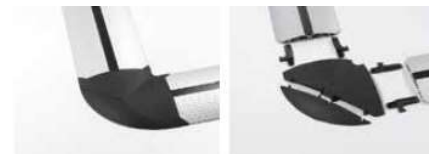

Bridge Module Arc 90°

includes 4 Fixing bolt