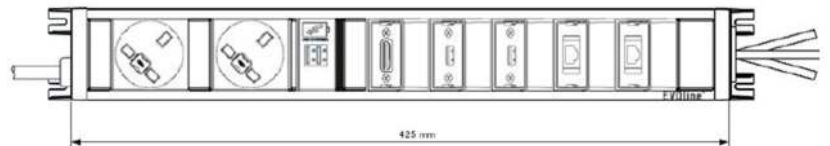

Product Codes:

UDOC-Q12614-1 Black and Silver

UDOC-Q12614-2 All Black