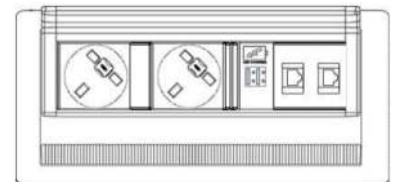

Description: EVOLine® Flip Top Push with UK Mains, USB Charge & HDMI

(157mm x 245mm internal dimension only, please refer to installation instructions for cut-out size)

- 2 x UK sockets, individually fused 3.15A, with 3m supply cable & 13A UK plug
- 1 x Double USB, Type A+C charger socket (2.1A shared)
- 1 x HDMI 2.0 socket, with 3m cable and plug

Product Codes:

- PUSH-Q12607-1 (Brushed Stainless)
- PUSH-Q12607-2 (Black Powder Coat)
- PUSH-Q12607-3 (White Powder Coat)
- PUSH-Q12607-4 (Silver Powder Coat)