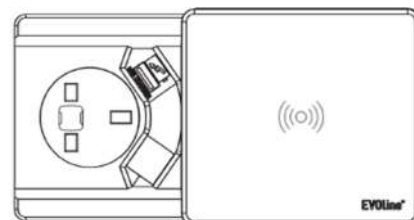

Product Codes:

SQ80-Q12621-1 (Black)

SQ80-Q12621-2 (White)

SQ80-Q12621-3 (Silver)