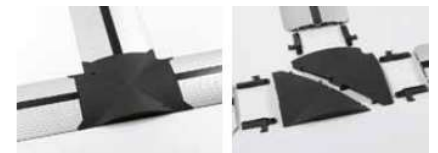

Bridge Module T

includes 6 Fixing bolts