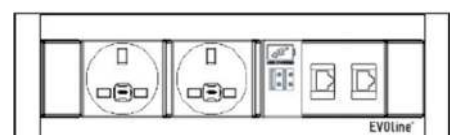

Frame Dock

EVOLine® Frame Dock

The EVOLine® Frame Dock provides a simple and versatile solution to future proof connectivity with its range of interchangeable data and multimedia sockets. Flush mounted with only 51mm depth, the perfect solution for integrating power and connectivity into collaborative workspaces, soft seating and a host of other applications.

The Frame Dock can be tailored to accommodate the most demanding of connectivity requirements and configurable with [UK and/or international sockets, USB Chargers, data and multimedia modules](#).

Finish Options

Silver anodised aluminium profile, Silver plastic covers.

Black anodised aluminium profile, Black plastic end covers.

White lacquered aluminium profile, White plastic end covers.

Description: EVOLine® Frame Dock with UK Mains & USB Charge

- 2 x UK sockets, individually fused 3.15A, with 3m supply cable & 13A UK plug
- 1 x Double USB, Type A+C charger socket (2.1A shared)

Product Codes:

FDOC-Q12600-1 (Silver Anodised)

FDOC-Q12600-2 (Black Anodised)

FDOC-Q12600-3 (White Anodised)

Description: EVOLine® Frame Dock with UK Mains, USB Charge & RJ45

- 2 x UK sockets, individually fused 3.15A, with 3m supply cable & 13A UK plug
- 1 x Double USB, Type A+C charger socket (2.1A shared)
- 2 x RJ45 Cat6, shielded, Reichle & De-Massari data connections, with 3m data cables and plugs

Product Codes:

FDOC-Q12601-1 (Silver Anodised)

FDOC-Q12601-2 (Black Anodised)

FDOC-Q12601-3 (White Anodised)