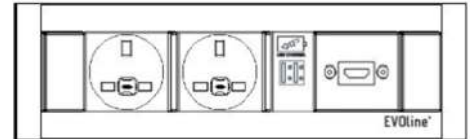

Frame Dock

Description: EVOLine® Frame Dock with UK Mains, USB Charge & HDMI

- 2 x UK sockets, individually fused 3.15A, with 3m supply cable & 13A UK plug
- 1 x Double USB, Type A+C charger socket (2.1A shared)
- 1 x HDMI 2.0 socket, with 3m cable and plug

Product Codes:

- FDOC-Q12602-1 (Silver Anodised)
- FDOC-Q12602-2 (Black Anodised)
- FDOC-Q12602-3 (White Anodised)

Description: EVOLine® Frame Dock with UK Mains, USB Charge , HDMI & RJ45

- 2 x UK sockets, individually fused 3.15A, with 3m supply cable & 13A UK plug
- 1 x Double USB, Type A+C charger socket (2.1A shared)
- 1 x HDMI 2.0 socket, with 3m cable and plug
- 2 x RJ45 Cat6, shielded, Reichle & De-Massari data connections, with 3m data cables and plugs

Product Codes:

- FDOC-Q12603-1 (Silver Anodised)
- FDOC-Q12603-2 (Black Anodised)
- FDOC-Q12603-3 (White Anodised)