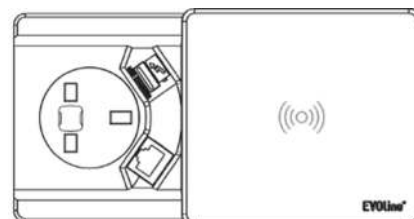

Product Codes:

SQ80-Q12623-1 (Black)

SQ80-Q12623-2 (White)

SQ80-Q12623-3 (Silver)