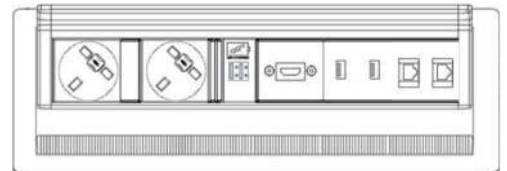

Flip Top Push

Description: EVOLine® Flip Top Push with UK Mains, USB Charge, USB Data & RJ45

(157mm x 345mm internal dimension only, please refer to installation instructions for cut-out size)

- 2 x UK sockets, individually fused 3.15A, with 3m supply cable & 13A UK plug
- 1 x Double USB, Type A+C charger socket (2.1A shared)
- 1 x HDMI 2.0 socket, with 3m cable and plug
- 2 x USB 3.0 Type A data transfer module with 3m USB cable and plug
- 2 x RJ45 Cat6, shielded, Reichle & De-Massari data connection, with 3m data cable and plug

Product Codes:

PUSH-Q12609-1 (Brushed Stainless)

PUSH-Q12609-2 (Black Powder Coat)

PUSH-Q12609-3 (White Powder Coat)

PUSH-Q12609-4 (Silver Powder Coat)