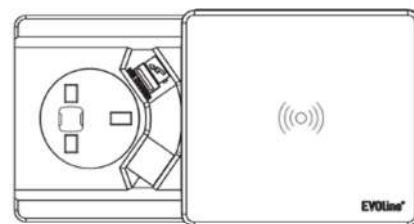

Square 80

Description: EVOLine® Square 80 with UK Mains, USB Charge A & Qi Wireless Charge

- 1 x UK socket, individually fused 3.15A, with 3m supply cable & 13A UK plug
- 1 x USB charger Type A, 1A output per socket
- 1 x Qi Wireless Induction charger

Product Codes:

- SQ80-Q11443-1 (Black)
- SQ80-Q11443-2 (White)
- SQ80-Q11443-3 (Silver)