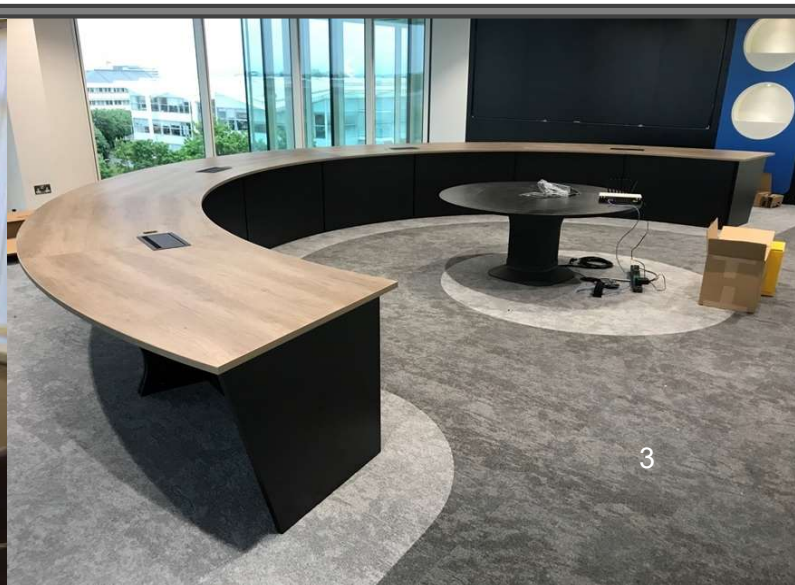

Standard Melamine Wood Grains

Décor Code – 0375
Texture - PR
Colour – Light Woodgrain
Manufacturer – Kronospan
Core - MDF
Rating – STD non-Exterior
Certification – FSC

Décor Code – H1334
Texture – ST9
Colour – Light Woodgrain
Manufacturer – Egger
Core - Chipboard
Rating – STD non-Exterior
Certification – FSC

Décor Code – 0381
Texture – PR
Colour – Medium Woodgrain
Manufacturer – Kronospan
Core - MDF
Rating – STD non-Exterior
Certification – FSC

Décor Code – H3704
Texture – ST15
Colour – Dark Woodgrain
Manufacturer – Egger
Core - Chipboard
Rating – STD non-Exterior
Certification – FSC

Décor Code – H1615
Texture – ST9
Colour – Medium Woodgrain
Manufacturer – Egger
Core - Chipboard
Rating – STD non-Exterior
Certification – FSC

Melamine Boards are ideal for furniture manufacture. The surface is very durable and Quadra use this throughout our products!

Melamine's have a range of advantages including: The board is easily machinable, which is ideal for finishing touches such as drilling and creating styles and shapes. It can replicate the look and feel of wood alternatives such as solid wood panels. It is affordable, durable and strong.