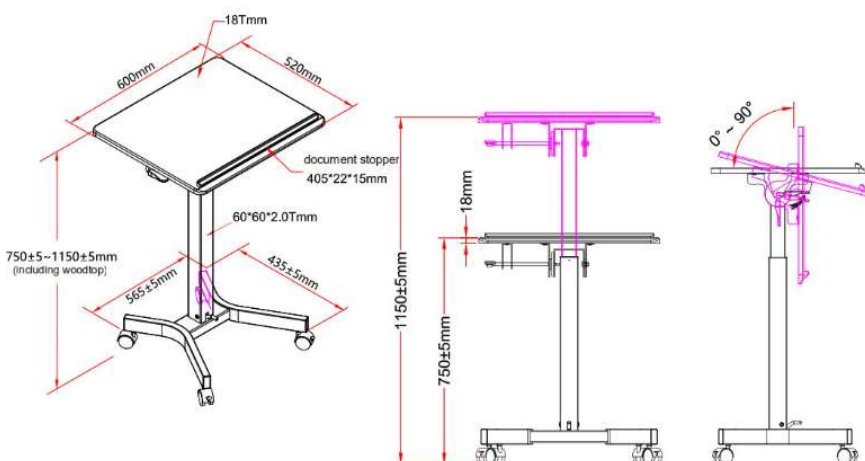

Height Adjustable Lectern

Description: FlexiMate M lectern

Mobile Height Adjustable Lectern for sit/stand working

New for 2024

Key Design Features

- Gas Assisted height adjustable mobile table lectern
- Tilt range 0° - 90° (14 segments)
- Height adjustment speed 2-5 seconds
- Height adjustment range 750mm - 1150mm (29-1/2"~45-1/4")
- Loading capacity - 10kgs
- Document Stopper

Product Code:

FLEXIMATE-M-W (White)

FLEXIMATE-M-B (Black)

Approximate size (mm)

750-1150 x 600 x 520 (HxWxD)

Portable Lecterns

Description: FlexiMate lectern Lectern/laptop table - sit or stand

Lightweight, easy to move yet stable and attractive. Affordable multi purpose telescopic lectern. Available in a huge range of colours. Lectern stands on a steel powder coated base. Conveniently height adjustable via lever 625mm-1050mm. Weight capacity 5kg standard tilt testing.

Product Code:

FLEXIMATE-MEL (melamine top)

FLEXIMATE-VEN (veneer top)

Approximate size (mm)

625-1050 x 510 x 380 (HxWxD)

Description: Piqo lectern

The Piqo lectern is derived from the QC3255TR small screen trolley. Adjustable small shelf and worktop on the centre column via an Allen key. Locking carpet castors or feet. Centre column has a cable way throughout. Steel work is powder coated silver. The wooden tapered front panel, worktop and shelf can be in any standard melamine or veneer. Available in different RAL colours at additional cost.