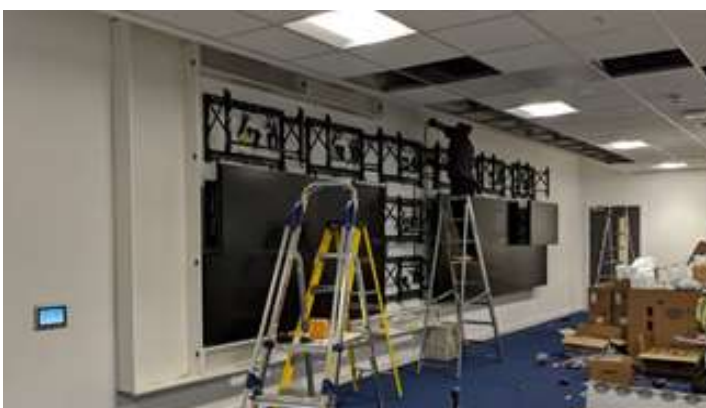

Product Code:

VC-QUADCAB/PIQO-DS-M
VC-QUADCAB/PIQO-DS-V

Approximate size (mm)
1710 x 2175 x 335 (HxWxD)