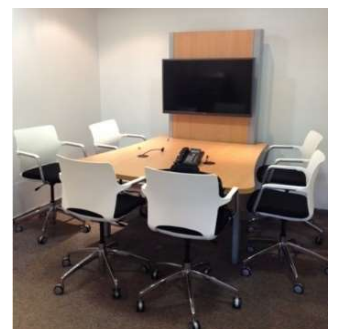

Product Code:

ADAPTIVE-TBL6-MEL
ADAPTIVE-TBL6-VEN

Approximate size (mm)
Height 1800mm
Width 1600mm
Length 1600mm

Desk Height 730mm