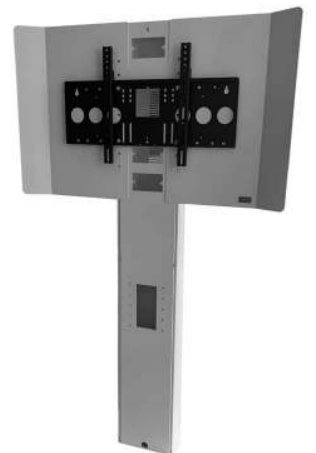

Product Code:

ALL-T-LAB (single 49-55" Screens)

Approximate size (mm)	
Height	1846mm
Width	1340mm
Depth	500mm