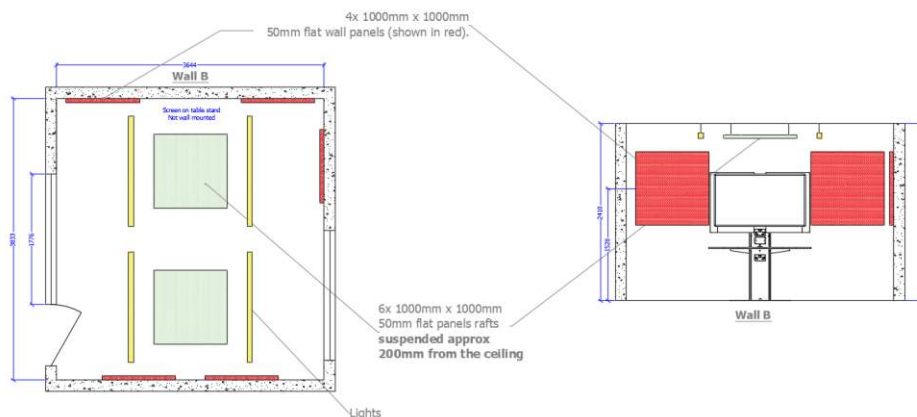

What we do...

If you have an acoustic problem Quadra can help.

For any acoustic project the first thing we do is attend site and work out a full acoustic survey and discuss various options. We then produce an acoustic report which shows your existing reverb calculations and how much our recommended treatment will reduce the echo, with the report we will also send you designs to show the recommended acoustic treatment.

A lot of commercial and educational rooms have hard surfaces as opposed to the home which will have carpets and other soft furnishings which absorb the echo within the room. The solid surfaces, like hardwood floors, glass or plastered walls, suspended ceilings can all emphasise echo reverberation, which can be not only annoying for people within the room but can also lead to the reduction of quality of service on a conference call.

There are different ways to treat reverb issues, it all depends on your space and how you want it to look.

- Wall panels
- Ceiling baffles and rafts
- Acoustic furniture
- Acoustic artwork

Design

Below you will see a room plan and one wall elevation showing the location of all acoustic panels to reduce the reverb within your room, we draw these up to help you visualise how it would look at the treatment

Report

Taking all the information from the site survey and room plans we then produce you a reverberation report showing what your room reverb was and what it would be with the treatment, as seen below

Pre Treatment Surfaces

Surface	Area m²	Material
Ceiling	13.96	2 x plasterboard on frame, 50mm airspace with mineral wool 2 x 13mm
Floor	13.96	5mm needle-felt stuck to concrete 5mm
Wall Sides	18.22	2 x 13mm plasterboard on steel frame, 50mm mineral wool in cavity, surface painted 26mm
Wall Ends	19.15	2 x 13mm plasterboard on steel frame, 50mm mineral wool in cavity, surface painted 26mm
Glass	0.00	Double glazing, 2-3mm glass, 10mm air gap