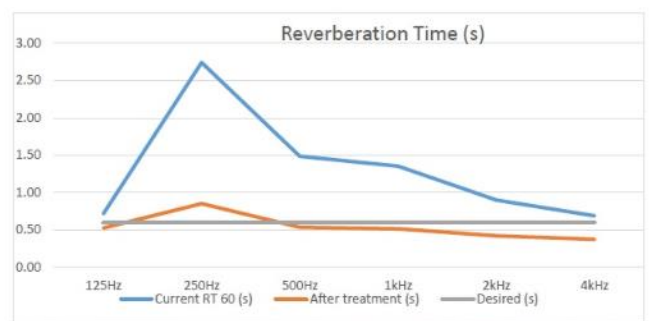

Frequency	125Hz	250Hz	500Hz	1kHz	2kHz	4kHz	Average
Current RT 60 (s)	0.72	2.74	1.49	1.35	0.90	0.69	1.32
After treatment (s)	0.53	0.85	0.54	0.52	0.42	0.38	0.54
Desired (s)	0.60	0.60	0.60	0.60	0.60	0.60	0.60
Reduction	26.66%	68.91%	63.95%	61.84%	53.15%	45.60%	59.09%