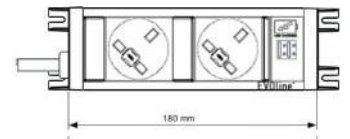

U Dock

EVOLine® U-Dock

The EVOLine® U-Dock provides a modular and versatile under desk solution.

Robust in design, this functional system is ideal for placement of power and connectivity under a meeting or boardroom table, accessible via an opening in/behind the table.

Alternatively the U-Dock can be installed within the custom designed EVOLine® Rail.

The U-Dock can be tailored to individual interiors and specified with UK and/or international sockets, USB Chargers, data and multimedia modules.

Finish Options

Silver anodised aluminium profile, Black plastic end covers.

Mounting Options

End Cap with mounting tabs (screw fixed).

Flush Mounting set with wing nuts or screws within EVOLine® Rail.

Description: EVOLine® U Dock with UK Mains & USB Charge

220mm Long case (including tabs)

- 2 x UK sockets, individually fused 3.15A, with 3m supply cable & 13A UK plug
- 1 x Double USB, Type A+C charger socket (2.1A shared)

Product Codes:

UDOC-Q12610-1 Black and Silver

UDOC-Q12610-2 All Black

Description: EVOLine® U Dock with UK Mains, USB Charge & RJ45

325mm Long case (including tabs)

- 2 x UK sockets, individually fused 3.15A, with 3m supply cable & 13A UK plug
- 1 x Double USB, Type A+C charger socket (2.1A shared)
- 2 x RJ45 Cat6, shielded, Reichle & De-Massari data connection, with 3m data cable and plug

Product Codes:

UDOC-Q12611-1 Black and Silver

UDOC-Q12611-2 All Black