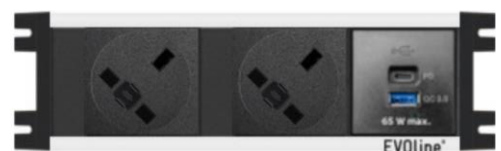

Product Codes:

UDOC-Q14789-1 Black and Silver

UDOC-Q14789-2 All Black