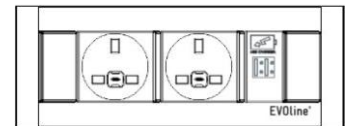

Description: EVOLine® Frame Dock with UK Mains, USB Charge & CAT6

- 2 x UK sockets, individually fused 3.15A, with 3m supply cable & 13A UK plug
- 1 x Double USB, Type A+C charger socket (2.1A shared)
- 2 x RJ45 Cat6, shielded, Reichle & De-Massari data connections, with 3m data cables and plugs

Product Codes:

- FDOC-Q12601-1 (Silver Anodised)
- FDOC-Q12601-2 (Black Anodised)
- FDOC-Q12601-3 (White Anodised)