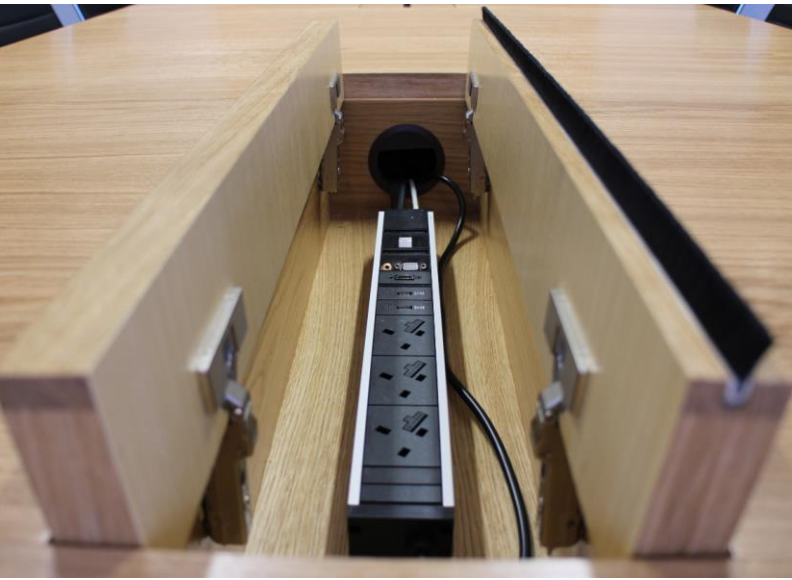

U Dock

EVOLine® U-Dock

The EVOLine® U-Dock provides a modular and versatile under desk solution.

Robust in design, this functional system is ideal for placement of power and connectivity under a meeting or boardroom table, accessible via an opening in/behind the table.

Alternatively the U-Dock can be installed within the custom designed EVOLine® Rail.

The U-Dock can be tailored to individual interiors and specified with UK and/or international sockets, USB Chargers, data and multimedia modules.

Finish Options

Silver anodised aluminium profile, Black plastic end covers.

Mounting Options

End Cap with mounting tabs (screw fixed).

Flush Mounting set with wing nuts or screws within EVOLine® Rail.

Description: EVOLine® U Dock with UK Mains & USB Charge

220mm Long case (including tabs)

- 2 x UK sockets, individually fused 3.15A, with 3m supply cable & 13A UK plug
- 1 x Double USB, Type A+C charger socket (2.1A shared)

Product Codes:

UDOC-Q12610-1 Black and Silver

UDOC-Q12610-2 All Black