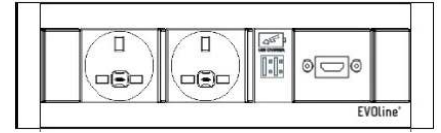

Frame Dock

Description: EVOLine® Frame Dock with UK Mains, USB Charge & HDMI

- 2 x UK sockets, individually fused 3.15A, with 3m supply cable & 13A UK plug
- 1 x Double USB, Type A+C charger socket (2.1A shared)
- 1 x HDMI 2.0 socket, with 3m cable and plug

Product Codes:

- FDOC-Q12602-1 (Silver Anodised)
- FDOC-Q12602-2 (Black Anodised)
- FDOC-Q12602-3 (White Anodised)

Description: EVOLine® Frame Dock with UK Mains, USB Charge , HDMI & CAT6

- 2 x UK sockets, individually fused 3.15A, with 3m supply cable & 13A UK plug
- 1 x Double USB, Type A+C charger socket (2.1A shared)
- 1 x HDMI 2.0 socket, with 3m cable and plug
- 2 x RJ45 Cat6, shielded, Reichle & De-Massari data connections, with 3m data cables and plugs

Product Codes:

- FDOC-Q12603-1 (Silver Anodised)
- FDOC-Q12603-2 (Black Anodised)
- FDOC-Q12603-3 (White Anodised)