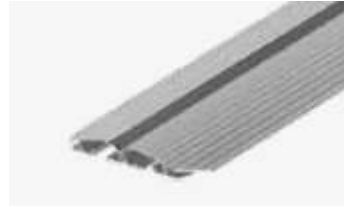

Cable Ways

Description: EVOLine® Bridge

The EVOLine Bridge tidies up the cable routing. The rail is rigid, suitable for rolling over and so flat that no tripping hazard arises. Power and data cables are laid separately in two compartments in their sturdy anodised aluminium housing.

Product Code:

BRID-Q12493-1 Silver 500mm
BRID-Q12493-2 Silver 800mm
BRID-Q12493-3 Silver 1200mm
BRID-Q12493-4 Silver 1600mm
BRID-Q12493-5 Silver 2000mm