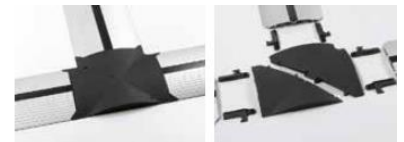

Bridge Module T

includes 6 Fixing bolts