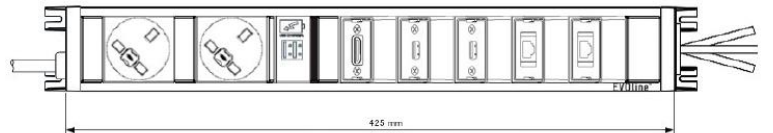

Product Codes:

UDOC-Q12614-1 Black and Silver

UDOC-Q12614-2 All Black