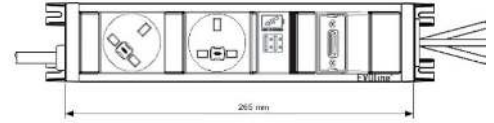

U Dock

Description: EVOLine® U Dock with UK Mains, USB Charge & HDMI

265mm Long case (including tabs)

- 2 x UK sockets, individually fused 3.15A, with 3m supply cable & 13A UK plug
- 1 x Double USB, Type A+C charger socket (2.1A shared)
- 1 x HDMI 2.0 socket, with 3m cable and plug

Product Codes:

UDOC-Q12612-1 Black and Silver

UDOC-Q12612-2 All Black