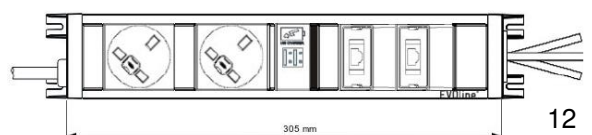

Product Codes:

UDOC-Q12611-1 Black and Silver

UDOC-Q12611-2 All Black