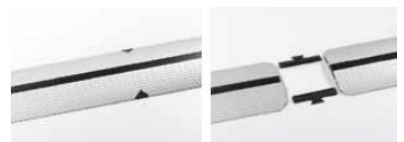

Bridge Module Vertical

Bridge Connectors

2 Pieces

Cable Ways

Description: EVOLine® Sleeve

Flexible, made of polyester fabric with zipper for bundling cables

Product Code:

CABL.Q12683.1 – 20mm Dia (Max 30mm) with Zip
CABL.Q12683.2 – 35mm Dia (Max 50mm) with Zip