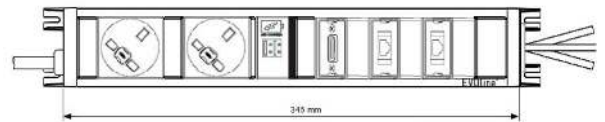

Product Codes:

UDOC-Q12613-1 Black and Silver

UDOC-Q12613-2 All Black