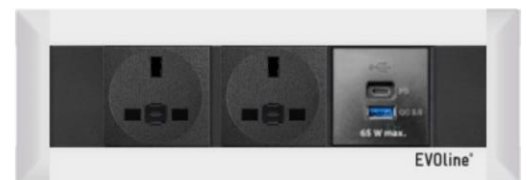

Description: EVOLine® Frame Dock with UK Mains, CAT6, (Quick Charge & Power Delivery)

- 2 x UK sockets, individually fused 3.15A, with 3m supply cable & 13A UK plug
- 1 x Double USB A+C (QC/PD), with USB Type A Quick Charge (up to 15w/3A) + USB Type C Power Delivery (up to 65w/3.25A)
- 1 x HDMI 2.0 socket, with 3m cable and plug
- 2 x RJ45 Cat6, shielded, Reichle & De-Massari data connections, with 3m data cables and plugs

Product Codes:

- FDOC-Q14781-1 (Silver Anodised)
- FDOC-Q14781-2 (Black Anodised)
- FDOC-Q14781-3 (White Anodised)