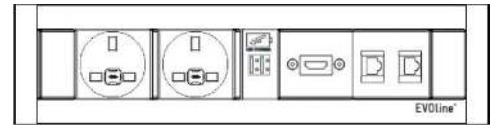

Description: EVOLine® Frame Dock with UK Mains, (Quick Charge & Power Delivery)

- 2 x UK sockets, individually fused 3.15A, with 3m supply cable & 13A UK plug
- 1 x Double USB A+C (QC/PD), with USB Type A Quick Charge (up to 15w/3A) + USB Type C Power Delivery (up to 65w/3.25A)

Product Codes:

- FDOC-Q14780-1 (Silver Anodised)
- FDOC-Q14780-2 (Black Anodised)
- FDOC-Q14780-3 (White Anodised)