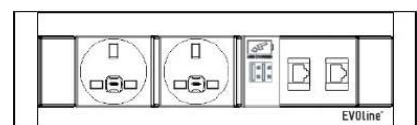

Frame Dock

EVOLine® Frame Dock

The EVOLine® Frame Dock provides a simple and versatile solution to future proof connectivity with its range of interchangeable data and multimedia sockets. Flush mounted with only 51mm depth, the perfect solution for integrating power and connectivity into collaborative workspaces, soft seating and a host of other applications.

The Frame Dock can be tailored to accommodate the most demanding of connectivity requirements and configurable with [UK and/or international sockets, USB Chargers, data and multimedia modules.](#)

Finish Options

Silver anodised aluminium profile, Silver plastic covers.
Black anodised aluminium profile, Black plastic end covers.
White lacquered aluminium profile, White plastic end covers.

Description: EVOLine® Frame Dock with UK Mains & USB Charge

- 2 x UK sockets, individually fused 3.15A, with 3m supply cable & 13A UK plug
- 1 x Double USB, Type A+C charger socket (2.1A shared)

Product Codes:

- FDOC-Q12600-1 (Silver Anodised)
- FDOC-Q12600-2 (Black Anodised)
- FDOC-Q12600-3 (White Anodised)

Description: EVOLine® Frame Dock with UK Mains, USB Charge & CAT6

- 2 x UK sockets, individually fused 3.15A, with 3m supply cable & 13A UK plug
- 1 x Double USB, Type A+C charger socket (2.1A shared)
- 2 x RJ45 Cat6, shielded, Reichle & De-Massari data connections, with 3m data cables and plugs

Product Codes:

- FDOC-Q12601-1 (Silver Anodised)
- FDOC-Q12601-2 (Black Anodised)
- FDOC-Q12601-3 (White Anodised)