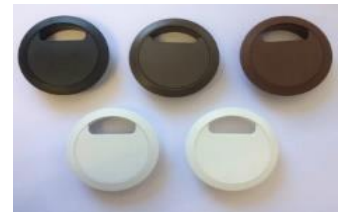

Description: Cable grommets - plastic

Desk cable tidies keep computer, telephone and other cables tidy around the work space. Plastic ABS.

Black, Dark Brown, Light Brown. Light Grey, White.
80mm diameter.