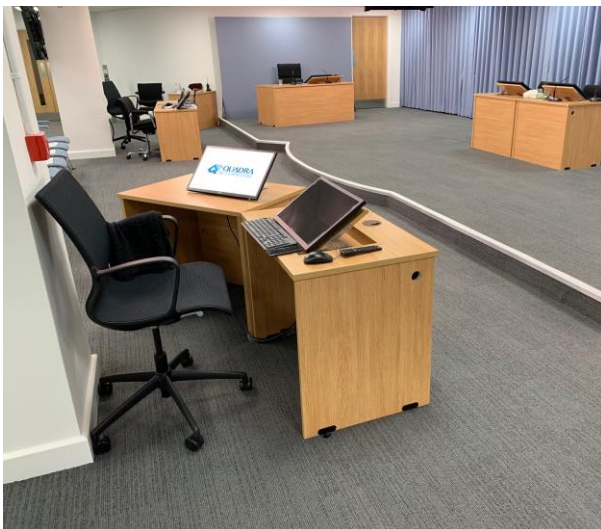

Court Rooms & Enquiry Rooms

Here at Quadra AV, we understand the unique requirements needed for courtroom and public enquiry furniture, this is why we spend the time to listen and discuss exact requirements for every case.

Even before we start the design of the bespoke furniture, we will arrange a meeting to establish the full requirements. We then site survey the room which allows us to define the perfect size and spacing layout. This ensures the furniture is correctly scaled relative to the dimensions of the room and the amount of people it can support. This allows for easy access and creates a comfortable space for the people attending.

Have a look below to see some examples of some courtroom tables we have designed, manufactured and installed.