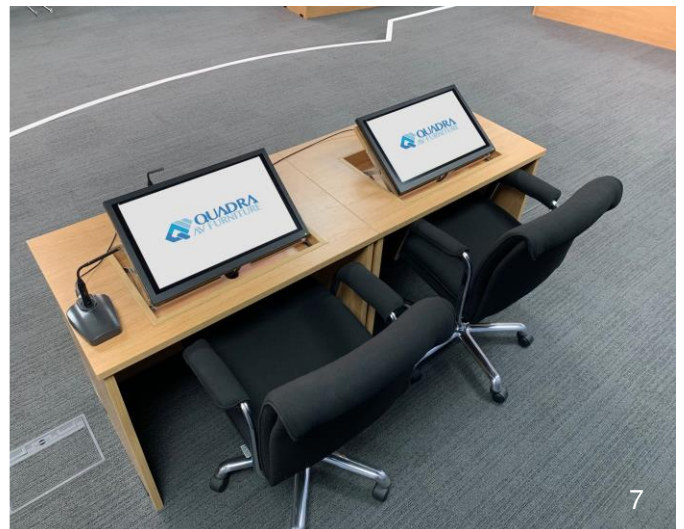

Court Rooms & Enquiry Rooms

Here at Quadra AV, we understand the unique requirements needed for courtroom and public enquiry furniture, this is why we spend the time to listen and discuss exact requirements for every case.

Even before we start the design of the bespoke furniture, we will arrange a meeting to establish the full requirements. We then site survey the room which allows us to define the perfect size and spacing layout. This ensures the furniture is correctly scaled relative to the dimensions of the room and the amount of people it can support. This allows for easy access and creates a comfortable space for the people attending.

Have a look below to see some examples of some courtroom tables we have designed, manufactured and installed.