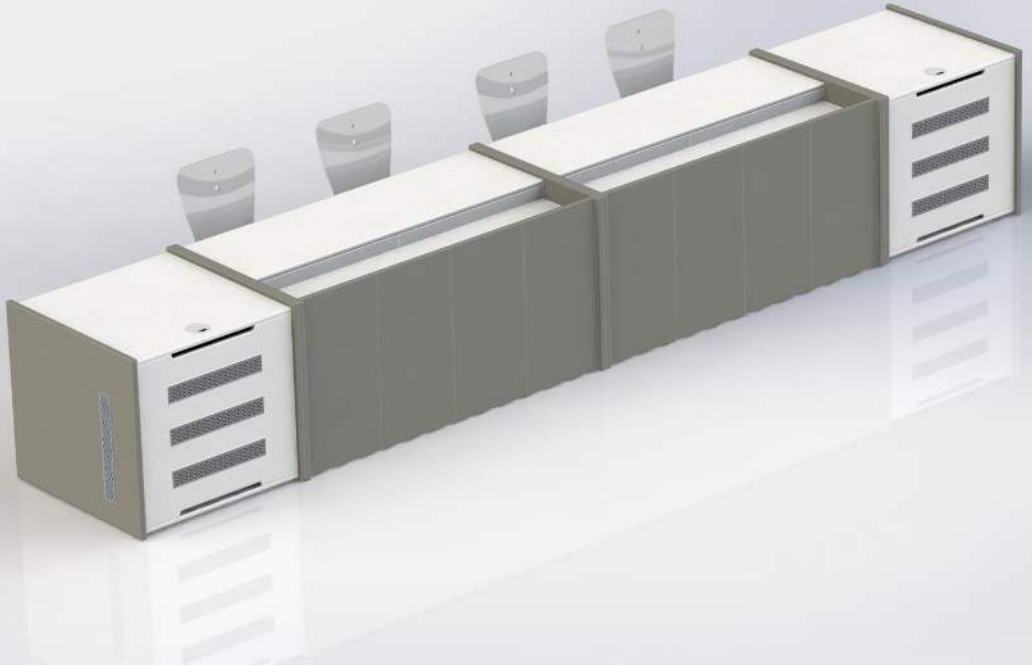

Built-in cable management allows easy access as well as slick clean lines, the design can be fully tailored to your requirements, such as locking access panels for PCs.

We also have a wide range of chairs designed for high use environments to ensure the comfort and ergonomic requirements of your teams.

Beech melamine finish

The Command One Range

White melamine with black edge detail

The Command One

The Command One range is designed to give users a optimised viewing site for monitoring. The range is fully adaptable to your specific needs, we offer many colour and finish options and offer a wide range of accessories.

The Responder Range

The Responder Range

The Responder range is a more contemporary style where you can locate your monitors into the table well which will reduce the height of the screens.

The design is based around square modular units