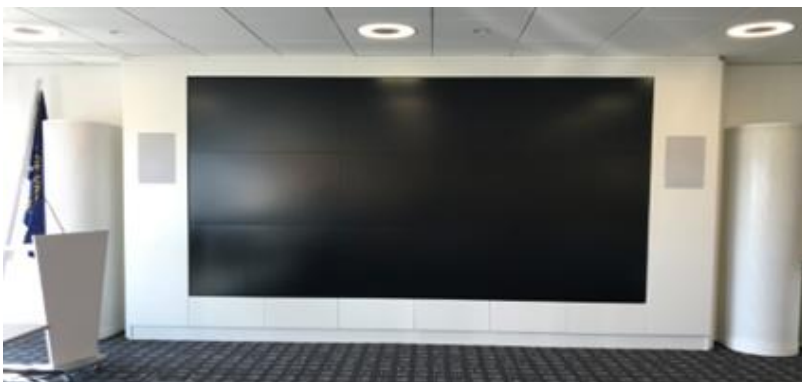

Acoustics

Description: Bespoke media walls.

Media walls are increasingly being incorporated into boardrooms, reception areas and even lecture theatres. At Quadra we have created bespoke solutions which can accommodate multiple screens, VC camera's, speakers, racks or in fact any audio visual equipment required.

We offer a free design service, to provide a comprehensive quotation complete with photorealistic 3D visuals that allows us to quickly move to the manufacturing phase.

All units are available in standard melamine or veneer and we can also provide a vinyl wrap. We are happy to visit onsite to discuss requirements and take any relevant dimensions in situ.

Here are a selection of walls we have previously designed and installed.