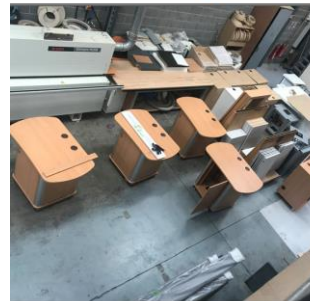

Peripherals

Book 15, 2024