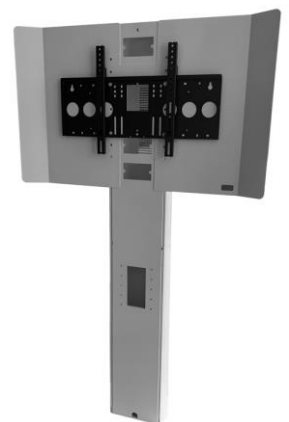

The front has brush strip in the vertical for cables from the adjustable CVC camera.

The base is a flat steel plate and there are fixing holes through the base inside the column.

To the top is a bracket for fixing back to the wall.

There are also fixing holes either side of the cut out for bolting to the bench.

The tower has a steel shield which is removable for service and makes for easy install. The column has a rear removable panel for cable access. The front has brush strip in the vertical for cables from the adjustable CVC camera. The base is a flat steel plate and there are fixing holes through the base inside the column.

Will need to be bolted to a bench as no base plate!

See Page 2 for these fitted onto a Laboratory bench

Made to order and minimum order of 10 units.

Product Code:

ALL-T-LAB (single 49-55" Screens)

Approximate size (mm)

Height	1846mm
Width	1340mm
Depth	500mm

Digi Towers

Description: Digi tower

Bespoke housing for digital signage or point-of-sale. Available in portrait format
A modern attractive design available to suit any size of screen.